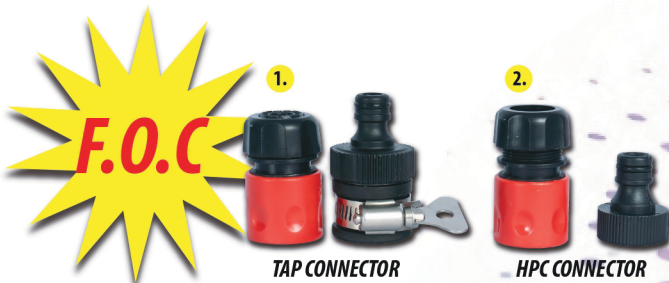

## HIGH PRESSURE WASHER TKP.160

Stock Code : 881212024

- Powerful induction motor.
- Heavy duty angle spray head.
- Hose reel for easy hose management.
- Built in detergent tank.
- Ideal for tasks like cleaning cars, windows and paths.

SPECIFICATION :

<b>Model</b>	<b>TKP.160</b>
<b>Power</b>	2100 W
<b>Voltage</b>	240V / 50Hz
<b>Pressure</b>	11 MPa
<b>Max. Pressure</b>	165 Bar
<b>Flow</b>	6.0 L/min
<b>Max. Flow</b>	7.5 L/min

\*\*\* Product's specification subject to change without further notice.  
\*\*\* Actual product may slightly differ from pictures shown.