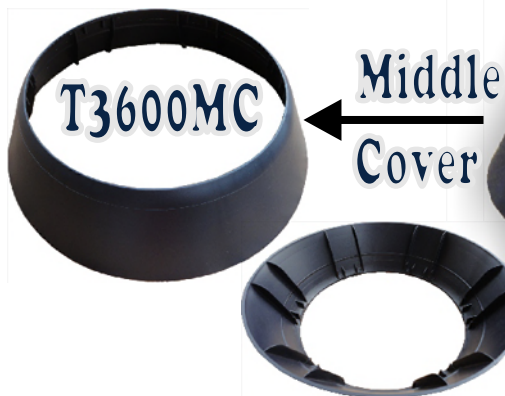

Tideway®

Humidifier

Stock code:
881401020 T3600L
881401021 T3600MC
881401022 T3600C

- ✓ Superior Performance
- ✓ High Efficiency
- ✓ Minimal Noise
- ✓ Ultra fine Particles

- ** Prevent from Bird's Dropping & Feather.
- ** Maintain Water Cleanliness.
- ** Increase Humidifier Life Time.

Model : T3600L
Wattage : 112Watt
Operating Voltage : 240V / 50Hz
Rotation : 2900rpm
Constant Current : 0.5Amp
Gross Weight : 8kg
Carton Dimension : (34L x 33W x 40H)cm