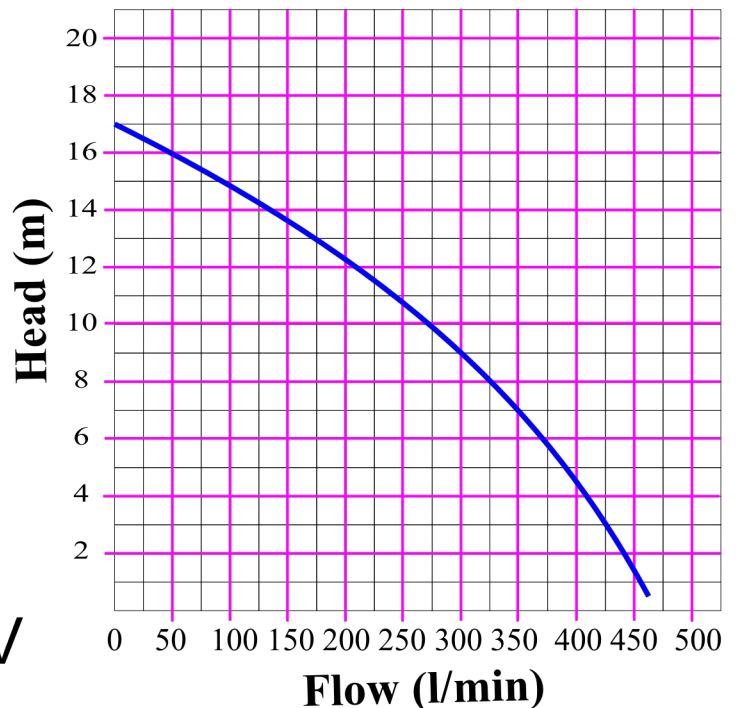

Tideway®

2" Pool Pump

Stock code :
880208004

PP-120

Motor : 1.5kW
Speed : 2900 rpm
Voltage : 240V / 50Hz
Hmax : 17m
Qmax : 465 l/min
Capacitor : 30 μ F / 450V
AMB 40°C PH 1
I.CL.F SF 1.0
IP55 Code B

Maximum Water Temperature. : 50°C
Motors have built-in thermal protector

***Product's specification may subject to change without further notice.
***Actual product may slightly differ from pictures shown.

ESM354
(31/01/11)